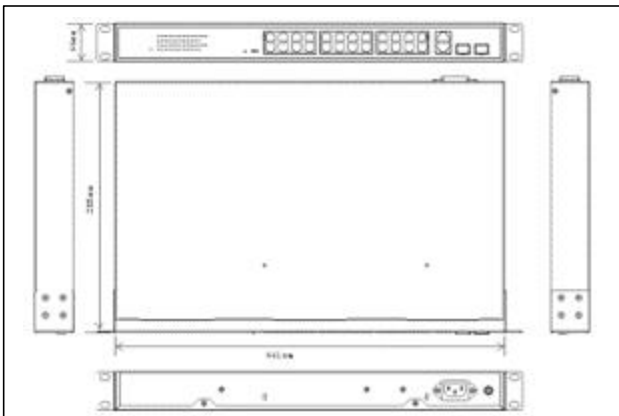

Physical Features