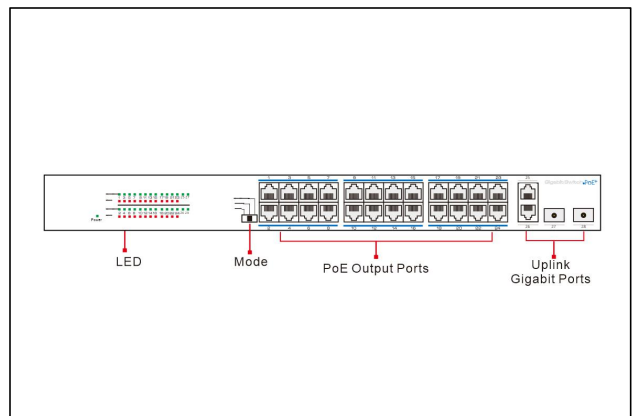

Interface drawing