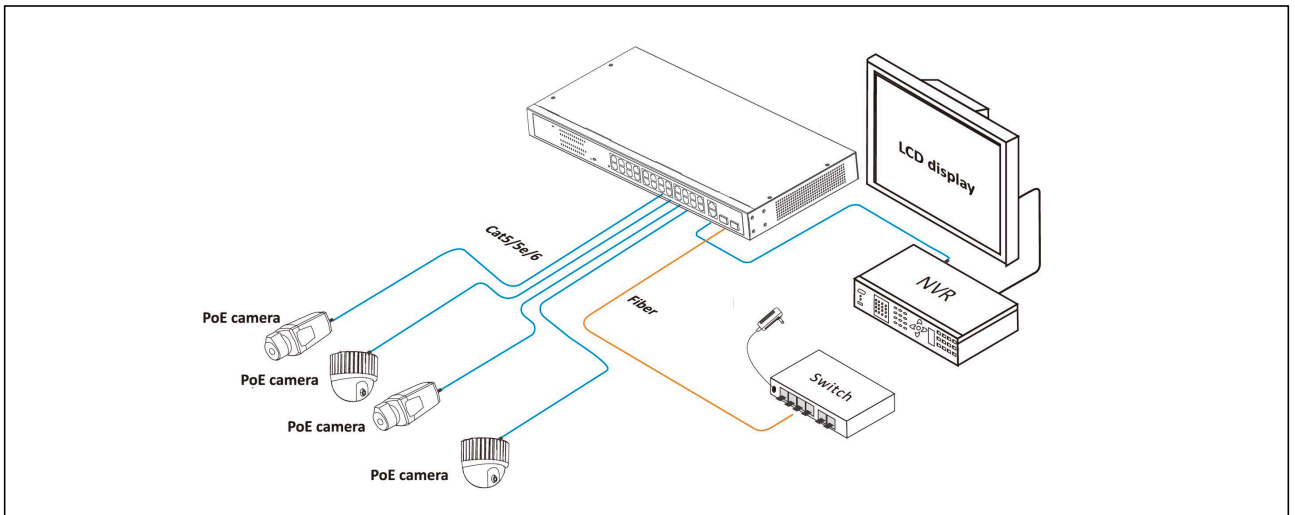

Application