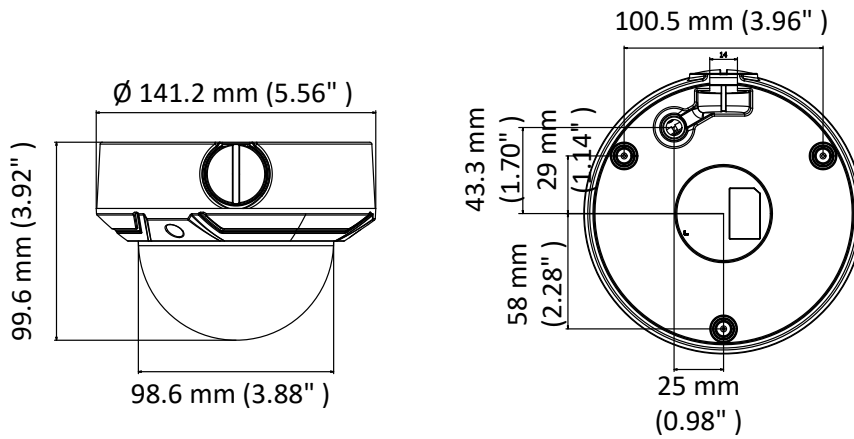

	802.1X, QoS, IPv6, UDP, Bonjour
General Function	One-key reset, anti-flicker, heartbeat, mirror, password protection, privacy mask, watermark
Firmware Version	5.5.2
API	ONVIF (PROFILE S, PROFILE G), ISAPI
Simultaneous Live View	Up to 6 channels
User/Host	Up to 32 users 3 levels: Administrator, Operator and User
Client	HiLookVision PC Client, HiLookVision App
Web Browser	IE8+, Chrome 41.0-44, Firefox 30.0-51, Safari 8.0-11
<b>Interface</b>	
Communication Interface	1 RJ45 10M/100M self-adaptive Ethernet port
Video Output (Without -Z)	1Vp-p composite output (75 Ω/BNC)
<b>General</b>	
Operating Conditions	-30 °C to 50 °C (-22 °F to 122 °F), humidity: 95% or less (non-condensing)
Power Supply	12 VDC ± 25%, 5.5 mm coaxial power plug PoE (802.3af, class 3)
Power Consumption and Current	-Z: 12 VDC, 0.8 A, Max: 10 W; PoE: (802.3af, 36 V to 57 V), 0.35 A to 0.2 A, Max: 12 W -V: 12 VDC, 0.5 A, Max: 6 W; PoE: (802.3af, 36 V to 57 V), 0.22 A to 0.14 A, Max: 8 W
Protection Level	IP67, IK10 TVS 2000V lightning protection, surge protection and voltage transient protection
Material	Metal & Plastic
Dimensions	Camera: Ø 141 mm × 99.6 mm (Ø 5.6" × 3.9") With package: 140 mm × 140 mm × 154 mm (5.5" × 5.5" × 6.1")
Weight	Camera: Approx. 830 g (1.8 lb.) With package: Approx. 1070 g (2.4 lb.)

## Available Model

IPC-D620H-V (2.8 mm to 12 mm), IPC-D620H-Z (2.8 mm to 12 mm)

## Dimension